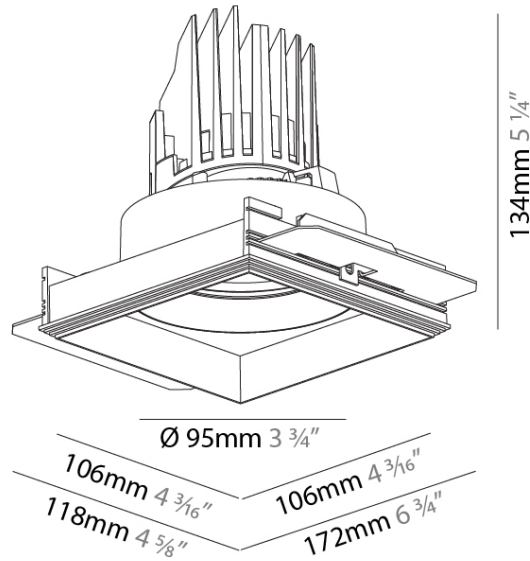

ELECTRICAL

Lamp Type: LED (Zhaga Standard)
Input Wattage (W): 13.2 (2700K) / 16.5
Total Output Wattage (W): 12 (2700K) / 15
Dimming: Tri-Mode (Non-Dimming and Phase Dimming (120Vac only) and 0-10V Dimming)
Driver Included: No
Driver Location: Recessed Housing
Driver Type: Constant Current - Universal
Driver Class: Class 2
Housing: See components
Input Voltage (V): 120 - 277
Constant Current (MA): 350

LED

Number of LEDs: 1
Color Temperature (°K): 2700 / 3000 / 3500 / 4000
Max. Delivered Lumen (lm): 850 / 950 / 1019 / 1040
Nominal Lumen (lm): 960 / 1070 / 1156 / 1180
CRI: >90 CRI
Efficiency (%): 88.5
Lamp Life (hrs): 50000
Upon Request: RGB-W Tunable White Special Color Temperature Special LED

OPTICAL

Reflector: 10
Adjustability: Rotational 355°; Tilt 30°
Upon Request: Special Beam Angles

RATINGS AND CERTIFICATIONS

Zaneen Lighting Inc. © 2024, T 1-800-380-3382, F 416-247-9319, www.zaneen.com

Available for international specifications by adding "INT" at the end of the existing Model #. For assistance on 'custom' specifications, contact zteam@zaneen.com.
In a constant effort to supply the best product, we reserve the right to change specifications or materials without notice. The most recent specification sheets are found at zaneen.com
IP rating: IP20